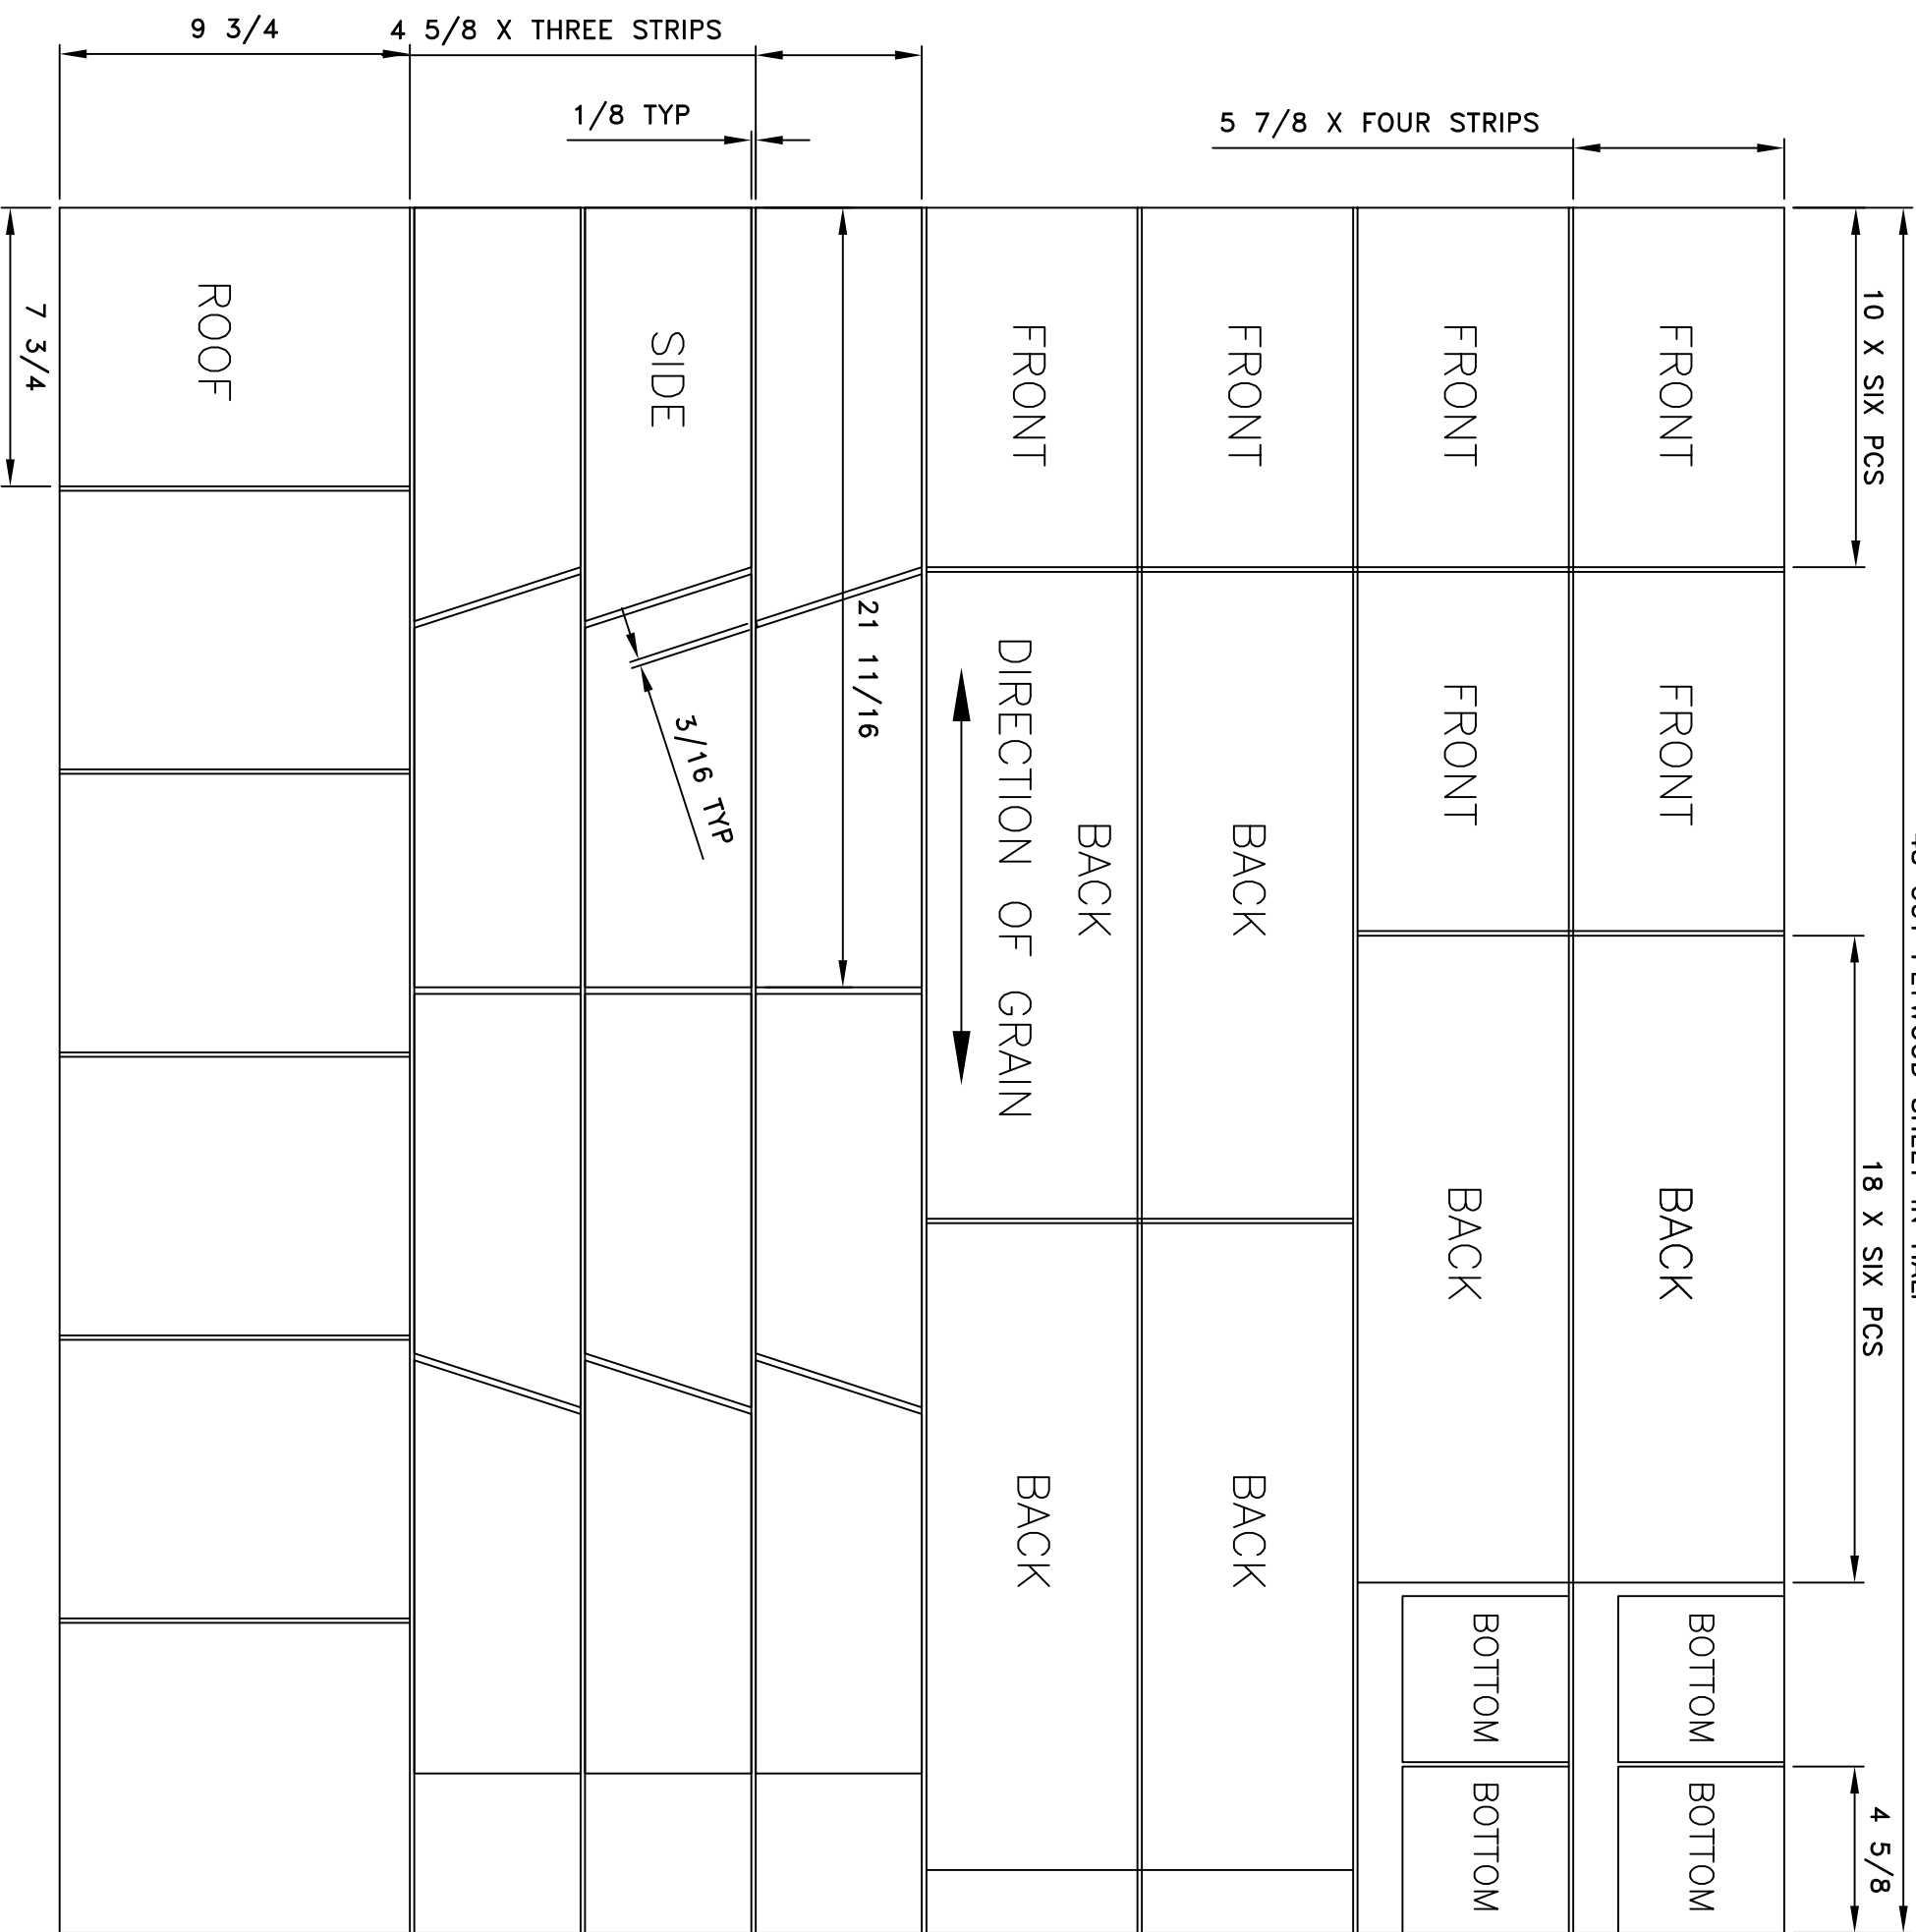

48 CUT PLYWOOD SHEET IN HALF

4 5/8

5/8 EXTERIOR GRADE PLYWOOD  
 4' X 8' SHEET  
 CUT SHEET IN HALF (2 PCS 4' X 4')

CUT STRIPS FIRST, NOTE GRAIN  
 FOUR AT 5-7/8" WIDE  
 THREE AT 4-5/8" WIDE  
 BALANCE IS FOR ROOF  
 USE COMPOUND MITRE SAW  
 TO CUT PCS TO LENGTH

BLUEBIRD NEST BOX

FOR DORRIE BOX  
 CUTTING PATTERN FOR 12 NEST BOXES

DRAWN	TOM KOTT	DATE	99.12.21	DRAWING NO.		REV.	
CHECKED		DATE		NESTBOX			
SCALE	3/4 = 1	SHT NO.	1 OF 1				